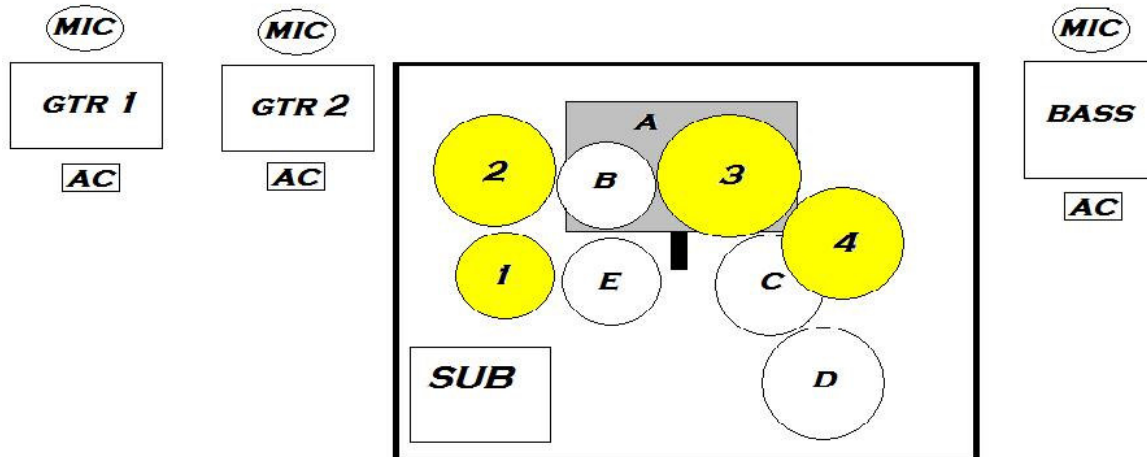

(1) Drum Rug 6' x 8' ****IMPORTANT – NO EXCEPTIONS****

(3) Straight Cymbal Stands

(3) Snare Drum Stands

(1) Single Bass Drum Pedal

(1) Boom Cymbal Stand

(1) Bicycle Seat Drum Throne (professional model) ****IMPORTANT – NO EXCEPTIONS****

(1) High Hat Stand

(1) 12" Fan

(1) Boom microphone stand

Randy Lane uses a Sennhieser 300 I.E.M system. This requires a separate monitor mix input. In addition, Randy Lane requests a sub-woofer on the riser.

Vocal microphones and stands are to be reserved for NO ADDRESS.

All fans are for NO ADDRESS exclusive use.

INPUT LIST

1. Kick
2. Snare Top
3. Snare Bottom
4. High Hat
5. Tom 1
6. Tom 2
7. Tom 3
8. O.H. Left
9. O.H. Right
10. Guitar 1 – Justin Long (stage left)
11. Guitar 2 – Ben Lauren (stage center)
12. Bass (stage right)
13. Bass D.I. (stage right)
14. Vocal 1 – Ben Lauren (stage center)
15. Vocal 2 – Phil Moreton (stage right)
16. Vocal 3 – Justin Long (stage left)
17. Vocal 4 - Randy Lane (drums)